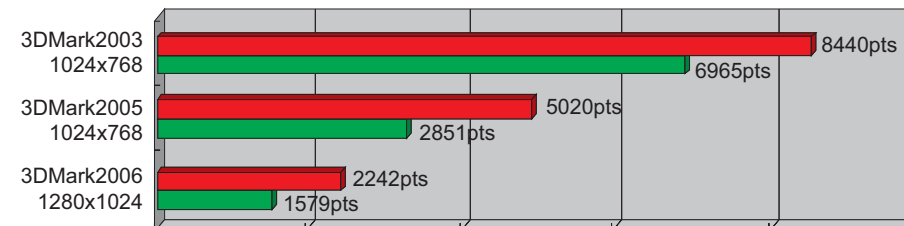

X1300 XT Performance

■ Radeon X1300 XT   ■ GeForce 7300 GT