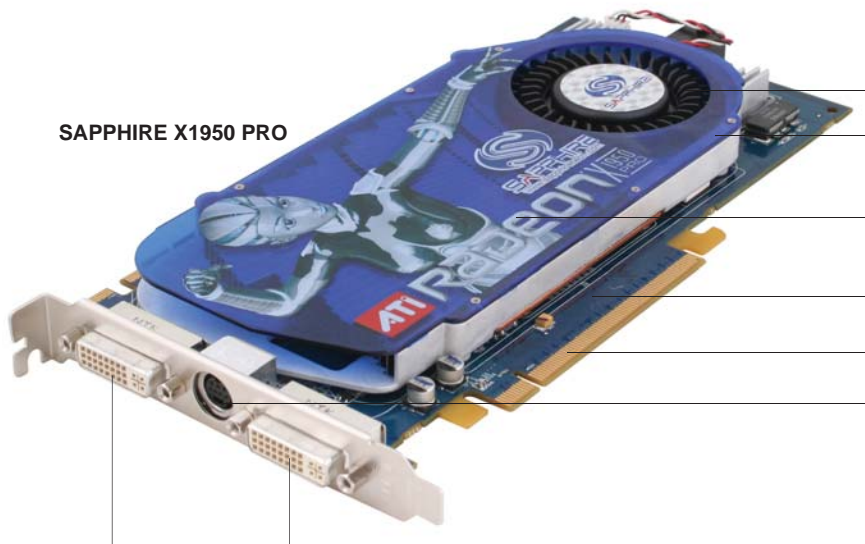

SAPPHIRE X1950 SERIES

PRODUCT POSITIONING Best Price / Performance

Pushing the Performance Threshold!

- Premium Certified for Microsoft Windows Vista™
- Quickly and easily upgrade to professional-grade gaming performance
- Simultaneous HDR & AA for high image quality at low resolutions
- Avivo™ video & display technology
- Dual link DVI-I (2560x1600 displays) for high definition display
- New Plug-and-Play CrossFire™ (Offered by X1950 PRO & X1950 GT)

HOT FEATURES

High speed
low noise cooling fan
256 / 512MB
GDDR3 Memory

ATI Award Winning
Radeon X1950 PRO
Graphics Accelerator

Sapphire Blue PCB

Native PCI-E x16

TV-Out

Dual DVI-I

SAPPHIRE X1950 XT

Interface	PCI Express
Memory	256 / 512MB GDDR3
Memory Bus	256-bit
Engine Clock / Memory Clock	625MHz / 1600 - 1800MHz
Pixel Shader Processor	48
Outputs	VIVO / Dual DVI-I

SAPPHIRE X1950 XT

SAPPHIRE X1950 PRO ULTIMATE

Interface	PCI Express
Memory	256MB GDDR3
Memory Bus	256-bit
Engine Clock / Memory Clock	580MHz / 1400MHz
Pixel Shader Processor	36
Outputs	TVO / Dual DVI-I
Cooling Solution	Zalman

SAPPHIRE X1950 PRO Ultimate